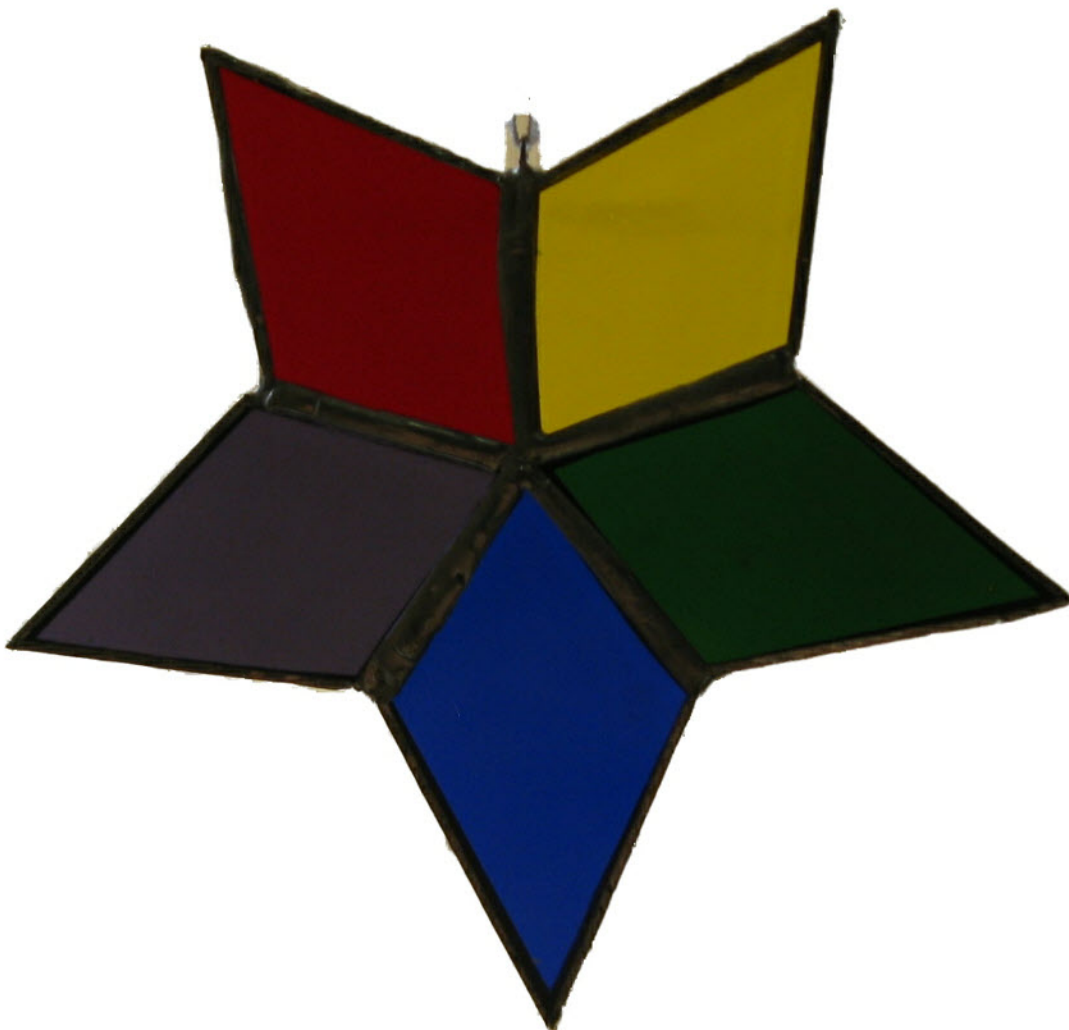

# Star Ornament

Large - \$18.00

Small - \$15.00

Large - Center to point (CP) 3"

The small star (CP 1- $\frac{3}{4}$ "") comes with a gift box

Solid red, green, or blue available