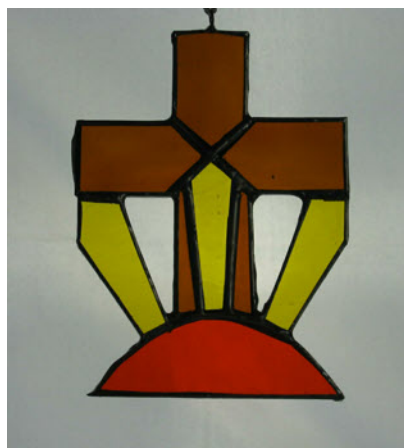

# Cross with sun and rays - \$20.00

Small sun ( available with larger)

About 5 inches tall

Different cross colors can be requested

Available with free gift box

Purple Cross,  
Small Sun

Amber Cross  
Medium Sun