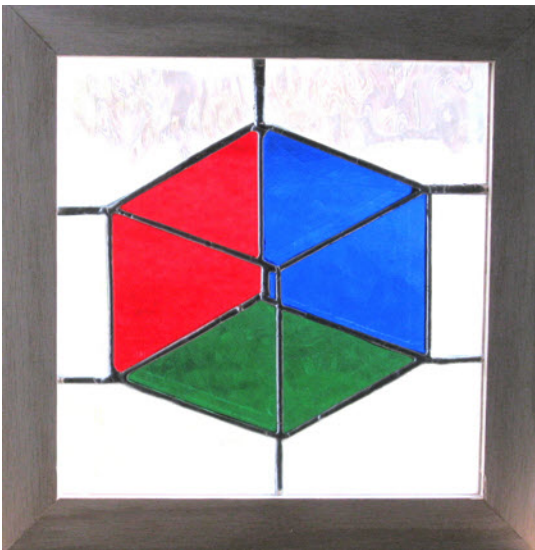

## About 9" x 9"

*First Light*  
\$65.00

*Heart of Light*  
\$60.00

*The Three Things*  
\$50.00

## Small Panels

**About 8" x 9 1/2"**

***Two Views***

**\$60.00**

**About 8" x 8"**

**The Cube**

**\$50.00**