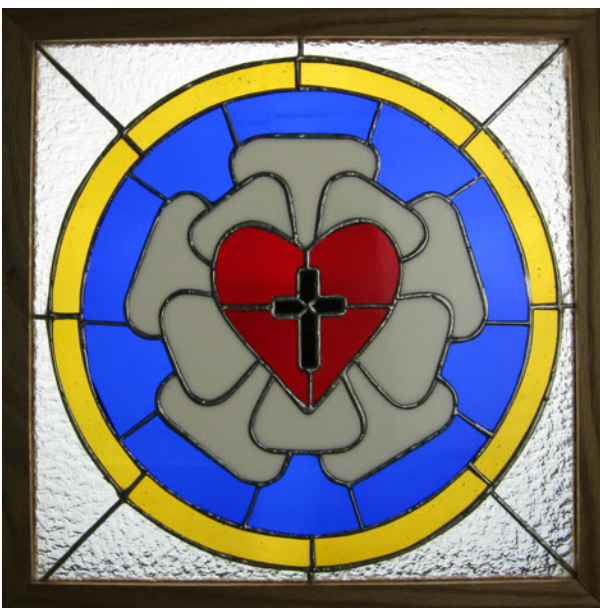

# Larger Panels

May be in stock please inquire

**Light of God, Partly Invisible**

16" x 14"

\$200.00

**Luther's Rose**

18" x 18"

\$270.00