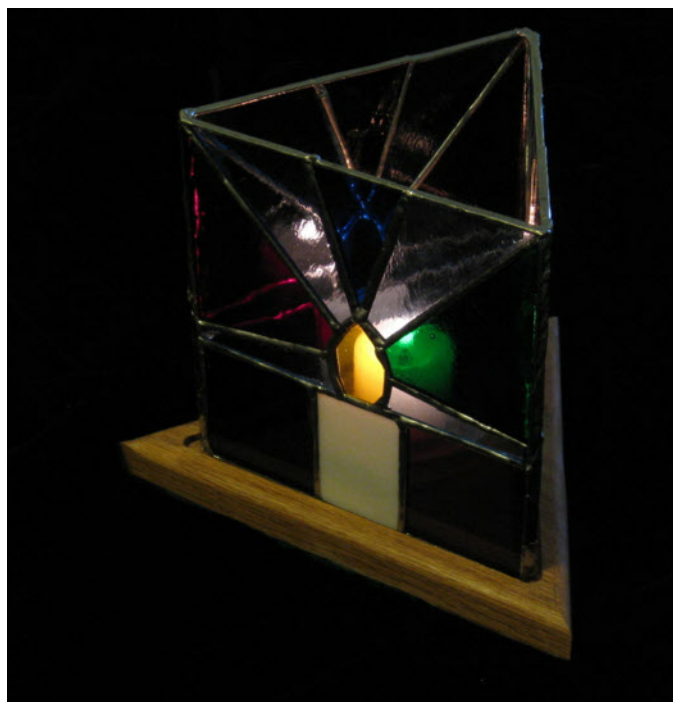

Three Sided Panel

Designed for a Candle
Comes with Red Oak Base
$80.00