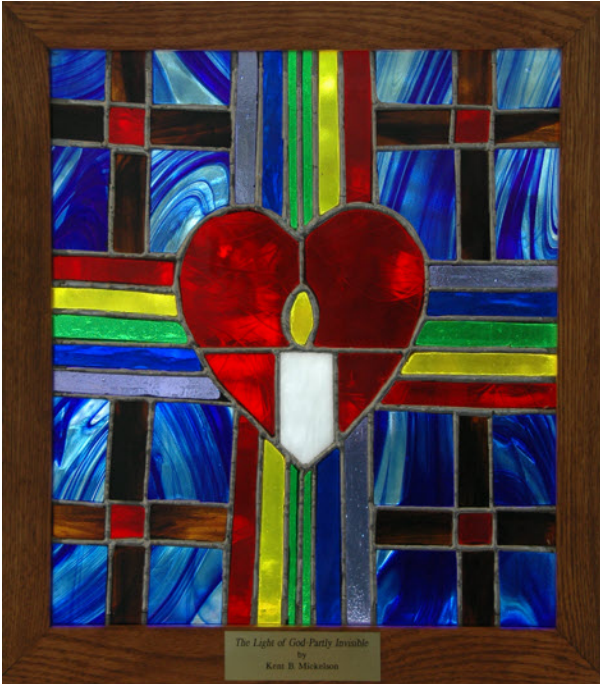

# Larger Panels

May be in stock please inquire

**Light of God, Partly Invisible**

16" x 14"

\$200.00

**Luther's Rose**

18" x 18"

\$270.00