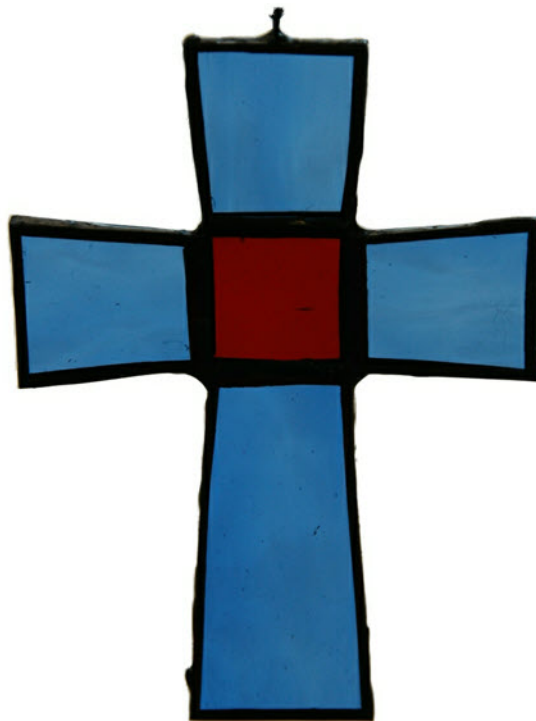

# Cross Ornaments

5 inches tall

Supplied with 5 ¼" x 3 ¾" gift box

**\$13.00**

Example below - other color combinations available

Custom color combinations accepted

# Star Ornament

Large - \$18.00

Small - \$15.00

Large - Center to point (CP) 3"

The small star (CP 1- $\frac{3}{4}$ "") comes with a gift box

Solid red, green, or blue available