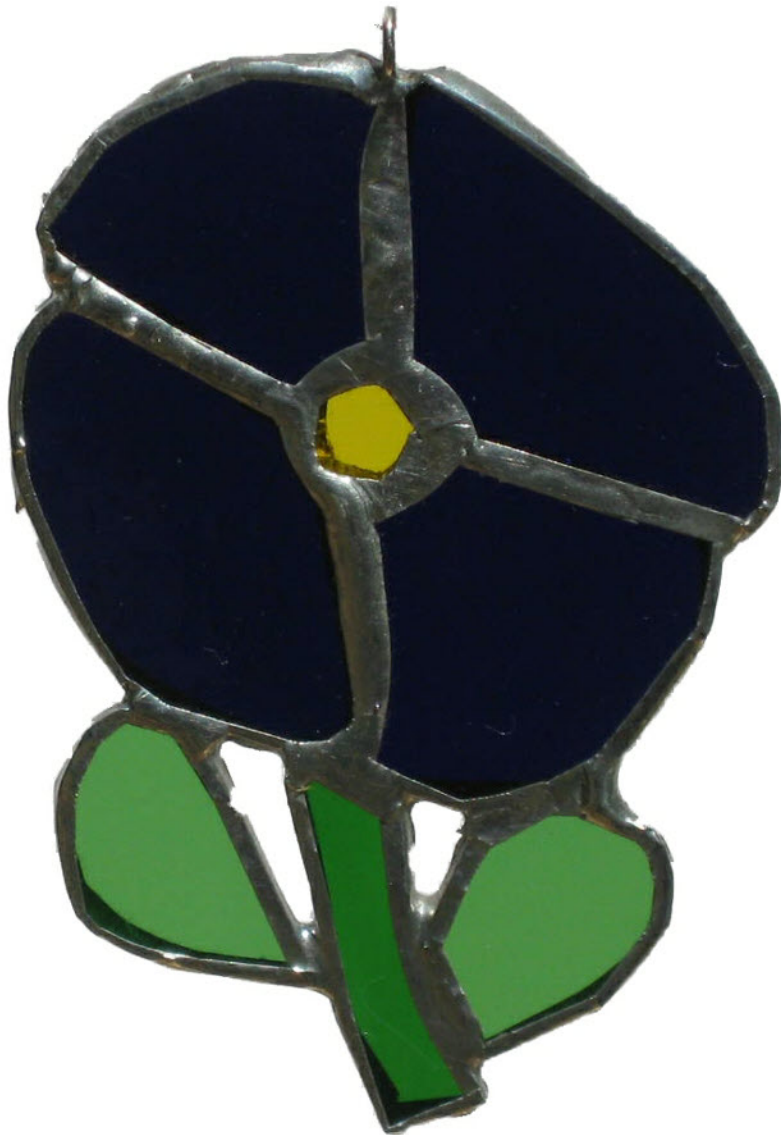

Purple Pansy Ornament - $15.00

About 4-½ tall

Can be made in different colors

Available with free gift box