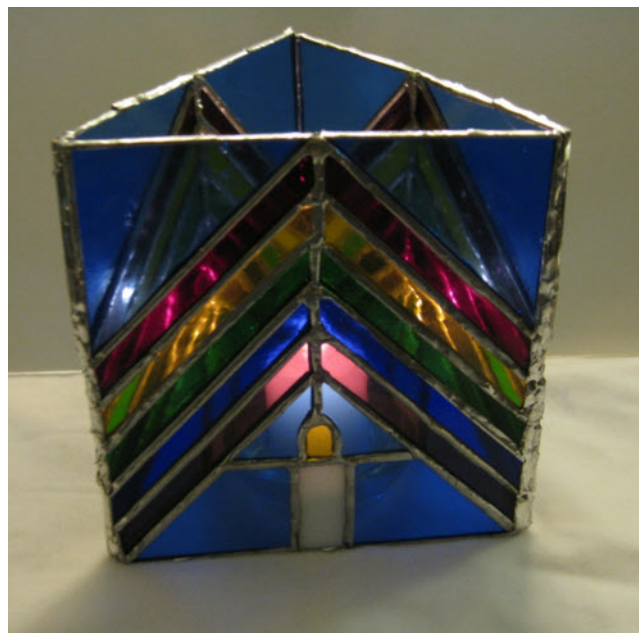

Three Sided Panel

Designed for a Candle
Comes with Red Oak Base
$80.00