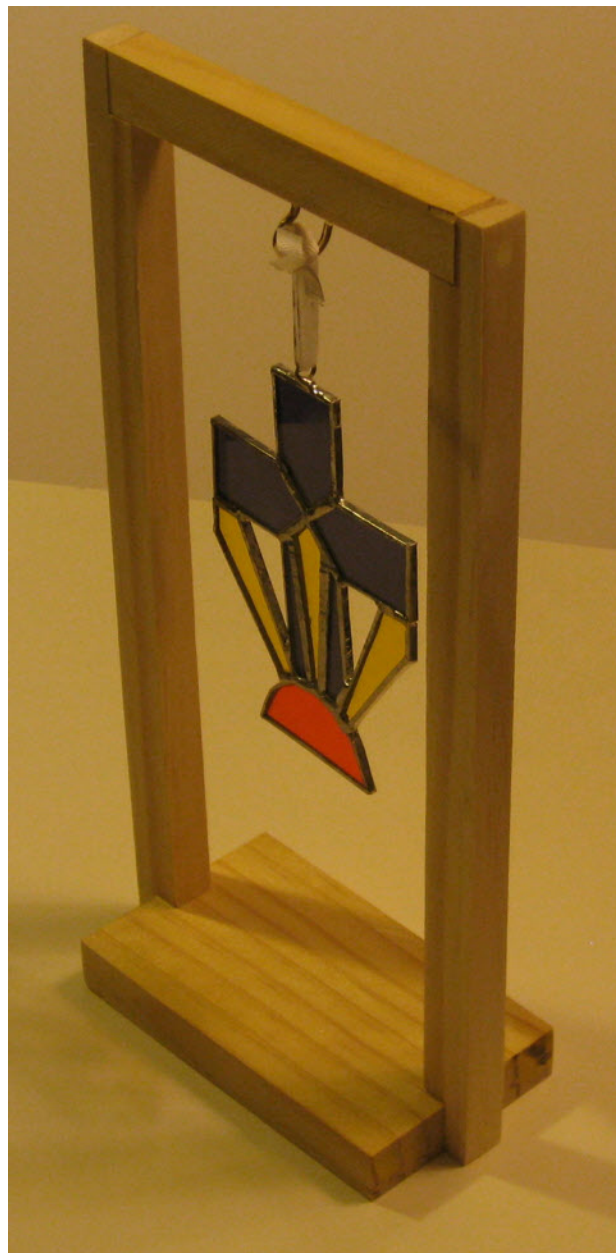

# Cross with Chalice - \$15.00

About 5 inches tall

Available with variety of cross colors

Please ask if what you want is in stock

Available with free gift box

Amber Cross,

Blue Cross

# Cross with sun and rays - \$20.00

Small sun ( available with larger)

About 5 inches tall

Different cross colors can be requested

Available with free gift box

Purple Cross,  
Small Sun

Amber Cross  
Medium Sun

# About my Stained Glass Panels

1. All the panels are framed by a solid red oak frame finished with Tung Oil.
2. Panels are supplied with appropriate eye hooks if desired. They will not be installed unless requested. For eye hooks installed by you, care should be taken to drill a pilot hole first or the eye hook will break. For small panels take care to penetrate the frame for 7/16 “ or less.
3. Most panels pictured are single one of a kind panels. Custom Panels of a similar pattern can be requested.
4. A light box using a 120 VAC LED light string can be custom ordered for the small panels at a charge of \$50.00. The light box cabinet is red oak and the panel can be installed in the cabinet and removed if needed.